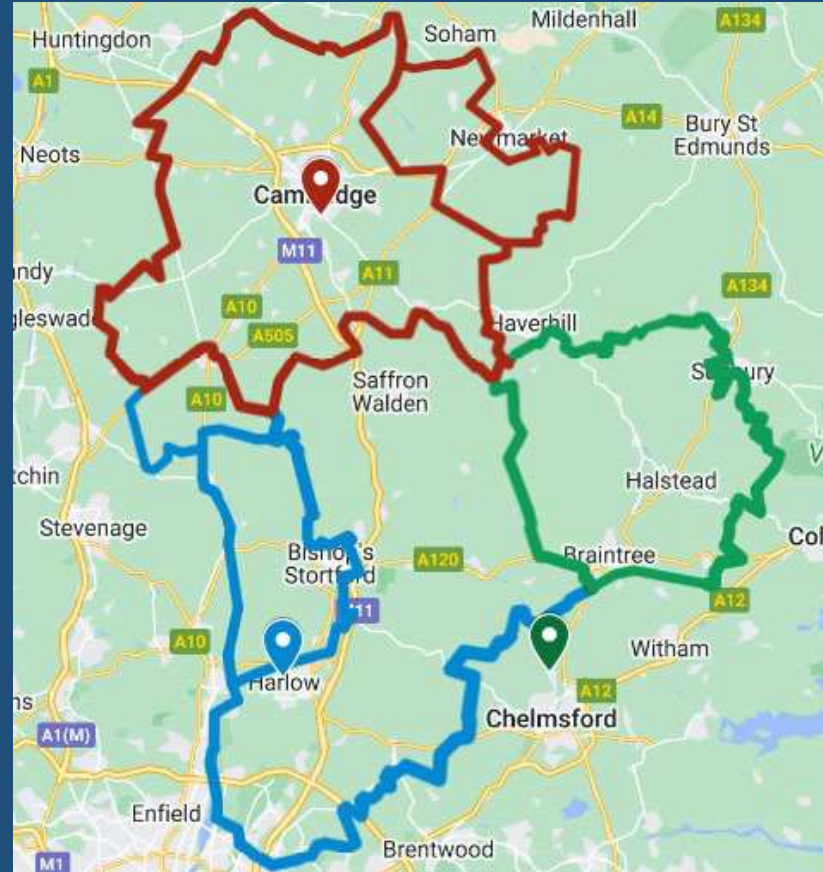

**Daniel Robinson & Sons was established
in 1892**

Daniel Robinson & Sons

- Harlow
- Sawbridgeworth
- Waltham Abbey
- Loughton
- Epping
- Bishop's Stortford
- Great Dunmow
- Braintree
- Halstead
- Old Harlow